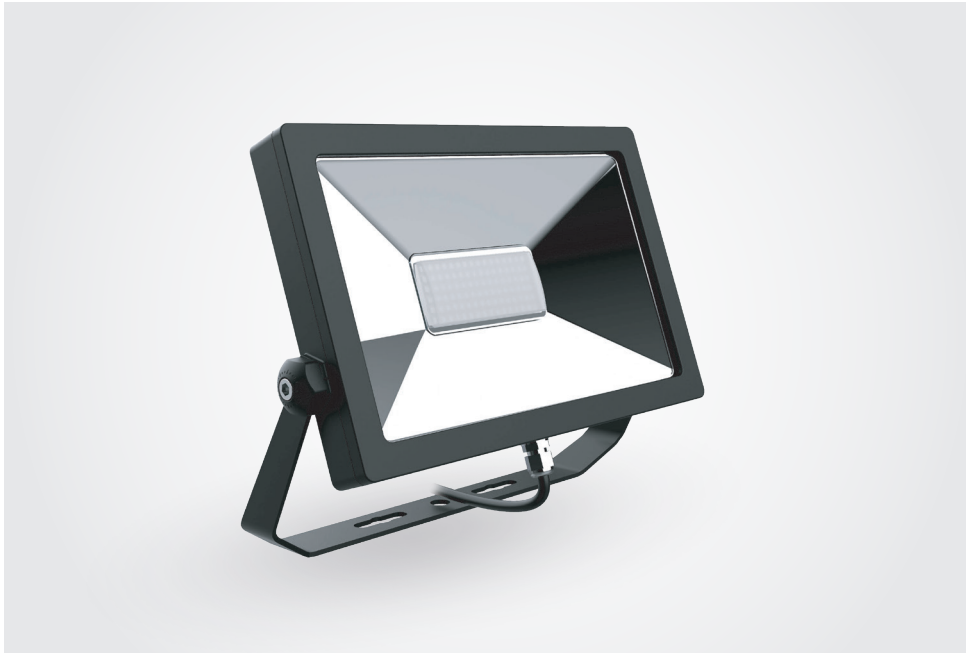

LIGHTING

LED FLOODLIGHTS

SLIMLINE FLOODLIGHT SERIES

The Slimline Floodlight range is lightweight and easy to install. Using Phillips LED chips and delivering over 120 lumens per watt, this highly efficient floodlight combines high energy savings and crisp even light distribution across its broad beam angle.

With an IP65 rating and suitability across a wide temperature range, the Slimline Floodlight is built to withstand the elements. The 70W model also includes a dual motion and lux sensor.

FEATURES

- High efficacy
- Lightweight and slimline
- Flex and plug included
- IP65 rating
- Dual motion and lux sensor (70W model)

SPECIFICATIONS

POWER FACTOR	>0.9	MODEL NUMBER	CCT	DIMENSIONS	WATT	LCP	LUMENS	EFFICACY
CRI	>80	EP-FLG2-15	5000K	148x38x117mm	15	14.80	1800	122lm/W
BEAM ANGLE	110°	EP-FLG2-30	5000K	200x43x149mm	30	28.44	3401	120lm/W
IP RATING	65	EP-FLG2-50	5000K	250x51x188mm	50	49.61	6302	128lm/W
LIFETIME (L70)	>70,000h							
WARRANTY	5 Years	EP-FL-70G2-70S	500K					