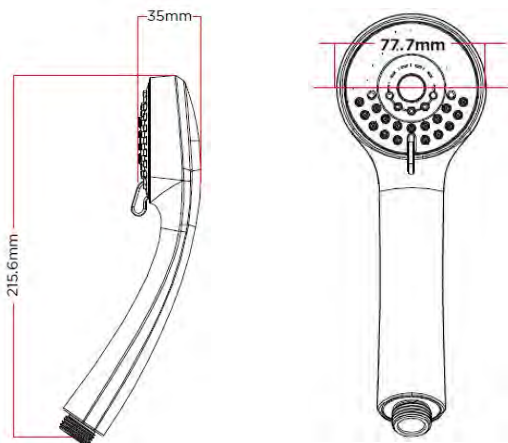

MELBA MULTI-FUNCTION HANDHELD SHOWER OPTIONAL 1.5 METRE FLEXI HOSE & BALL JOINT

The Melba Water-Saving Shower, a 4 Star Water Efficiency Labelling and Standards (WELS) rated product, uses non-aerating technology to deliver an economical water flow of 7.5 litres per minute.

With an optional flexi hose and ball joint, the Melba Shower is designed to easily integrate with different shower types, providing a complete water and energy-saving solution. Optional 9 litres per minute Melba Shower available on request.

FEATURES

- Low-flow, 7.5 litres per minute
- 4 Star WELS rating
- Easily integrates with existing shower fittings
- Streamline design
- Optional 1.5-metre flexi hose and ball joint
- Thread size 1/2" BSP

SPECIFICATIONS

COLOUR	MODEL	MODEL NUMBER	PRODUCT DIMENSIONS
Chrome	Melba Multi-function handheld shower	EP-MLB-MF7.5	77.7mm x 35mm x 215.6mm
3 Years	Melba 1.5m Flexi Hose and Ball Joint	EP-MLB-HB	Thread 1/2" BSP